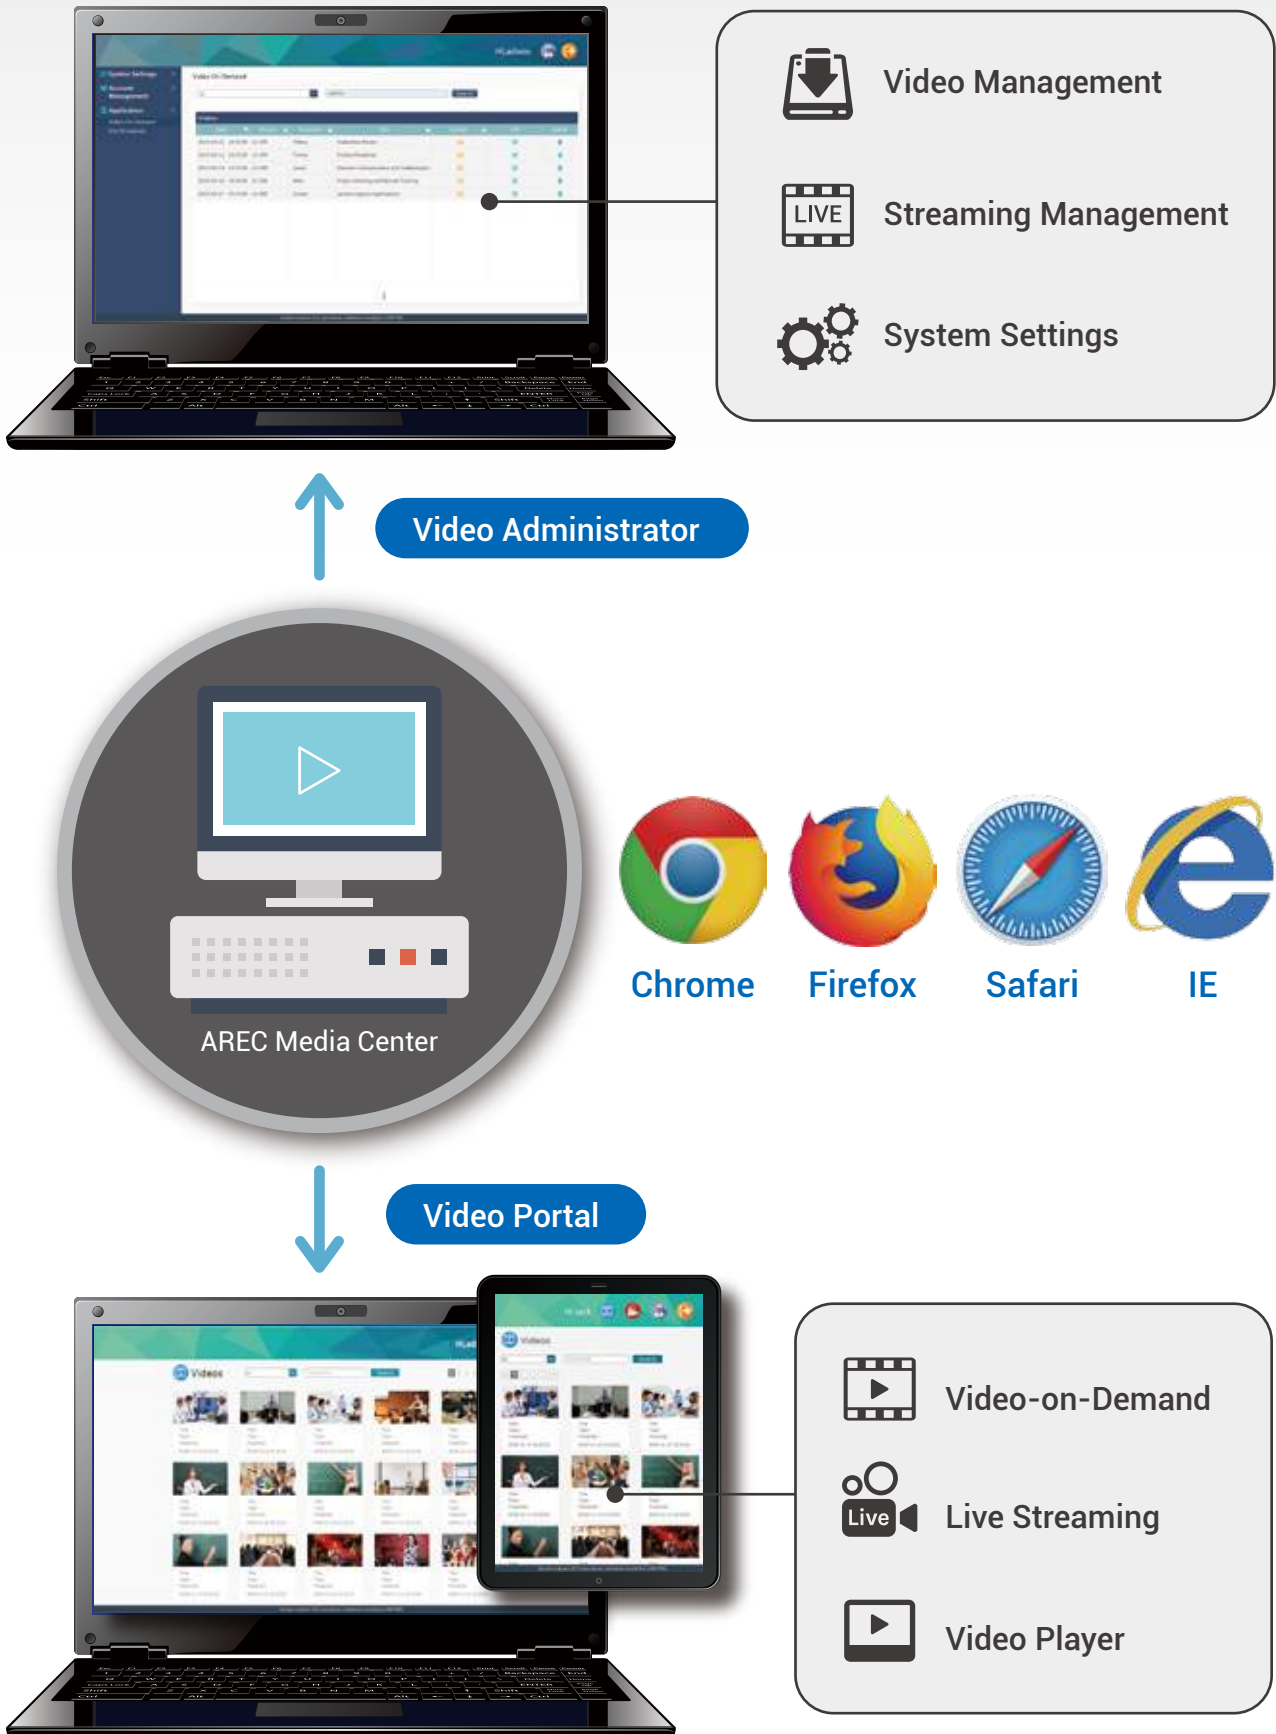

Make Video Content Management Easy

AREC MediaCenter Video Platform includes Video Administrator and Video Portal, enabling users to provide video learning, knowledge sharing, and online training easily.

AREC MediaCenter Structure Diagram